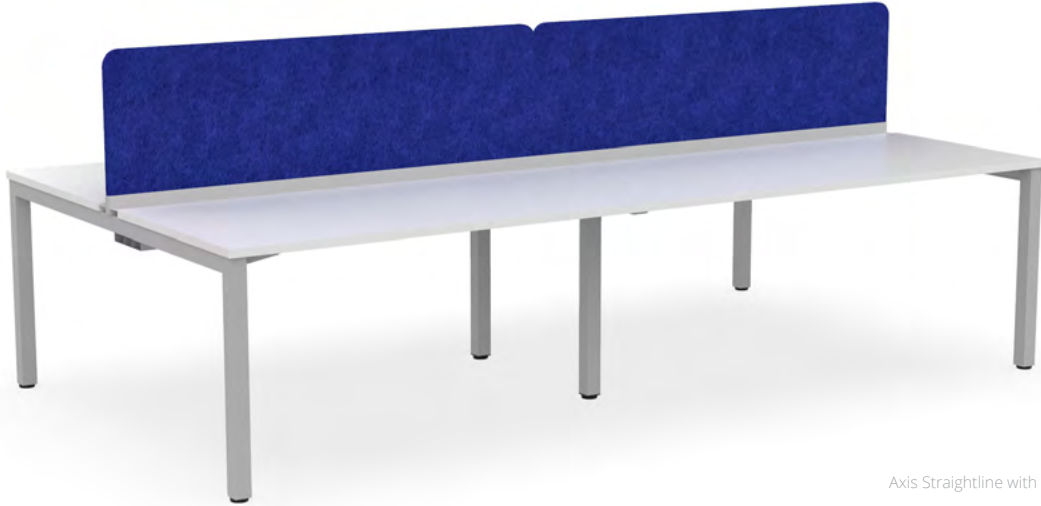

WORKSPACE48

Axis

The Axis Desking line with the Devise e-Panel divider system embraces features of the modern office and brings you an elite system that works seamlessly on all your favorite Workspace48 fixed desks.

AXIS STRAIGHTLINE

Axis Straightline with Devise Cobalt Blue Screens

STANDARD FEATURES

- 2.0" x 2.0" end frames with flush ground weld finish
- 2.0" x 1.0" rails
- Levelling glides with 3.0" height adjustment
- White worksurfaces are in stock. Other finish options are available with extended lead times
- Silver powdercoat and Arctic White powdercoat to all steel components.
- Standard screen colours in Misty Grey, Slate Charcoal, and Cobalt Blue
- Worksurface height - 28.75"

STANDARD WORKTOP SIZES STRAIGHTLINE

48"w x 24"d	60"w x 30"d
48"w x 30"d	72"w x 24"d
60"w x 24"d	72"w x 30"d

Straightline Desk

Straightline Two Sided

Straightline Single Sided Double

Straightline Two Sided Double

Axis Desking with Devise Misty Grey Screens

STANDARD FEATURES

- 2.0" x 2.0" end frames with flush ground weld finish
- 2.0" x 1.0" rails
- Levelling glides with 3.0" height adjustment
- White worksurfaces are in stock. Other finish options are available with extended lead times
- Silver powdercoat and Arctic White powdercoat to all steel components.
- Standard screen colours in Misty Grey, Slate Charcoal, and Cobalt Blue
- Worksurface height - 28.75"