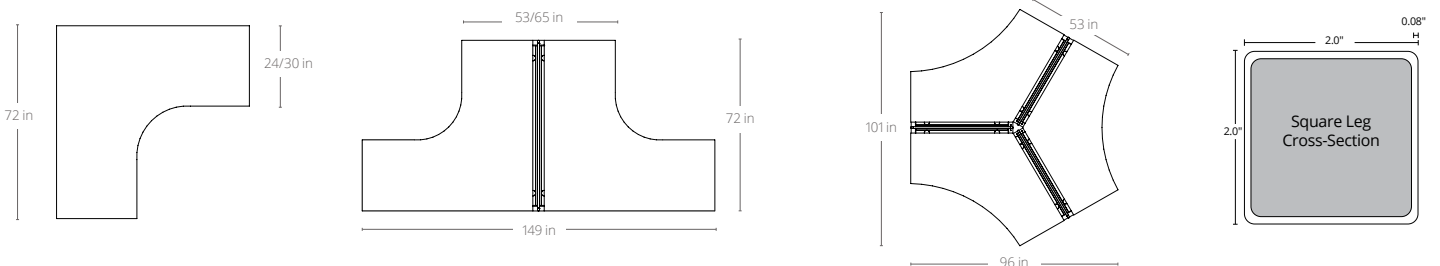

STANDARD WORKTOP SIZES 90° DEGREE

72" x 72"w x 24"d   72" x 72"w x 30"d

Frame Color

+

Screen Color

* All dimensions are nominal