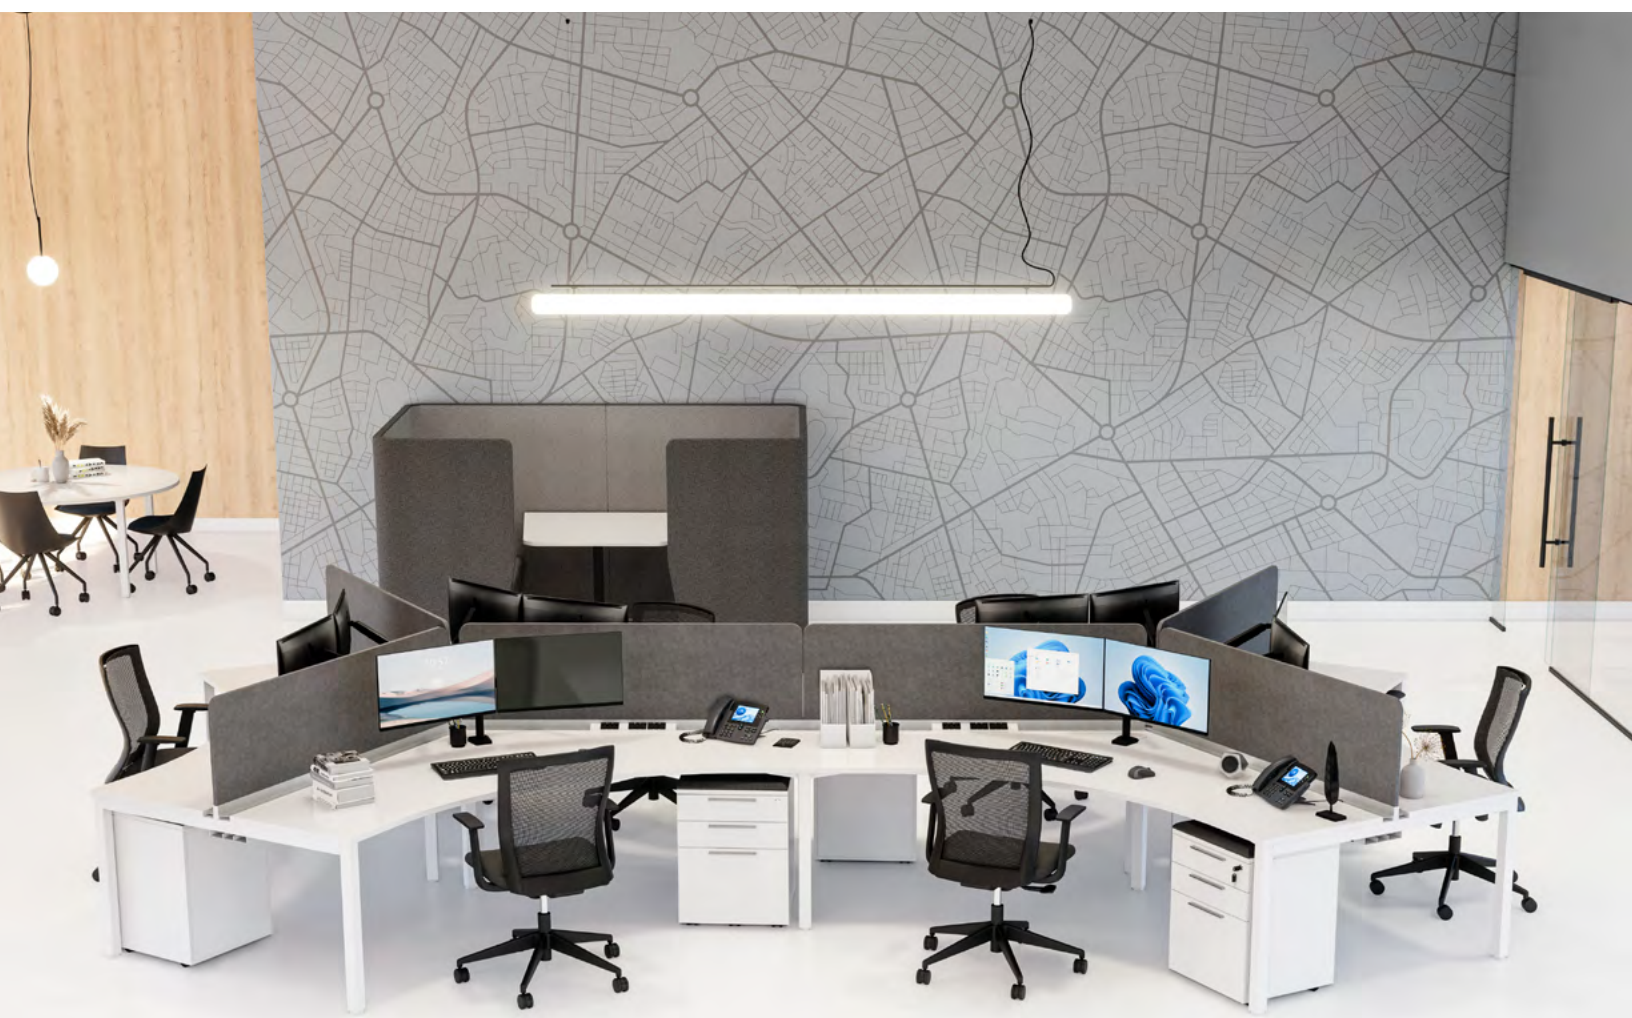

WORKSPACE48

Axis

The Axis Desking line with the Devise e-Panel divider system embraces features of the modern office and brings you an elite system that works seamlessly on all your favorite Workspace48 fixed desks.

AXIS STRAIGHTLINE

Axis Straightline with Devise Cobalt Blue Screens

STANDARD FEATURES

- 2.0" x 2.0" end frames with flush ground weld finish
- 2.0" x 1.0" rails
- Levelling glides with 3.0" height adjustment
- White worksurfaces are in stock. Other finish options are available with extended lead times
- Silver powdercoat and Arctic White powdercoat to all steel components.
- Standard screen colours in Misty Grey, Slate Charcoal, and Cobalt Blue
- Worksurface height - 28.75"