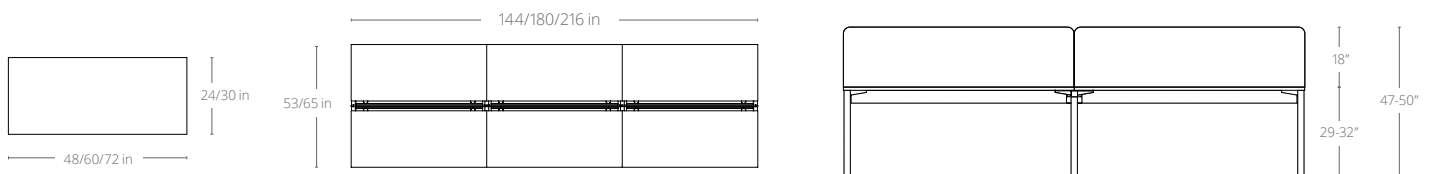

STANDARD WORKTOP SIZES STRAIGHTLINE

48"w x 24"d	60"w x 30"d
48"w x 30"d	72"w x 24"d
60"w x 24"d	72"w x 30"d

Straightline Desk

Straightline Two Sided

Straightline Single Sided Double

Straightline Two Sided Double

Straightline Single Sided Triple

Straightline Two Sided Triple

Frame Color

+

Screen Color

**All dimensions are nominal*

UNIT DIMENSIONS

AXIS 90°

90 Degree Workstation

90 Degree Two Pod

90 Degree Four Pod

90 Degree Eight Cluster

STANDARD WORKTOP SIZES 90° DEGREE

72" x 72"w x 24"d 72" x 72"w x 30"d

Frame Color

+

STANDARD WORKTOP SIZES 120° DEGREE

48" x 48"w x 24"d

120 Degree Workstation

120 Degree 2/3

120 Degree Three Cluster

120 Degree Six Cluster

Frame Color   + Screen Color   

TORONTO +1 416 441 9898