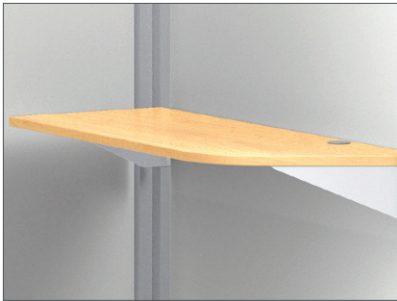

Free to Express

Whether you want a pod that makes a statement or seamlessly blends into any space, WiggleRoom gives you possibilities to make your vision a reality. Specify external panels in various combinations of steel, laminate and glass. Choose the door swing direction (left or right orientation) that meets your needs. Match or contrast frame and door colors for added interest. Adding magnetic inserts to steel panels enhances acoustics and aesthetics. Inserts are available in polyester felt (full length or 1/3 height) or fabric (1/3 height).

Glass

Steel

Laminate

Polyester Felt or Fabric Inserts

Döni, Pirouette and Strive designed by Giancarlo Piretti

Free to Choose

It's all about how it works for you. Inside, WiggleRoom offers more than just a distraction-free zone. Select from a range of options for panel materials, surfaces, seating and accessories that enhance comfort and productivity in a compact workspace.

Workspace Convenience

Select surface size, height and options to support your needs.

Worksurface is 14" deep. Accessory ledge is 5" deep. Both can be mounted at either 29" or 42" height and can be specified with a power module and/or dimmer switch for individualized control of light levels.