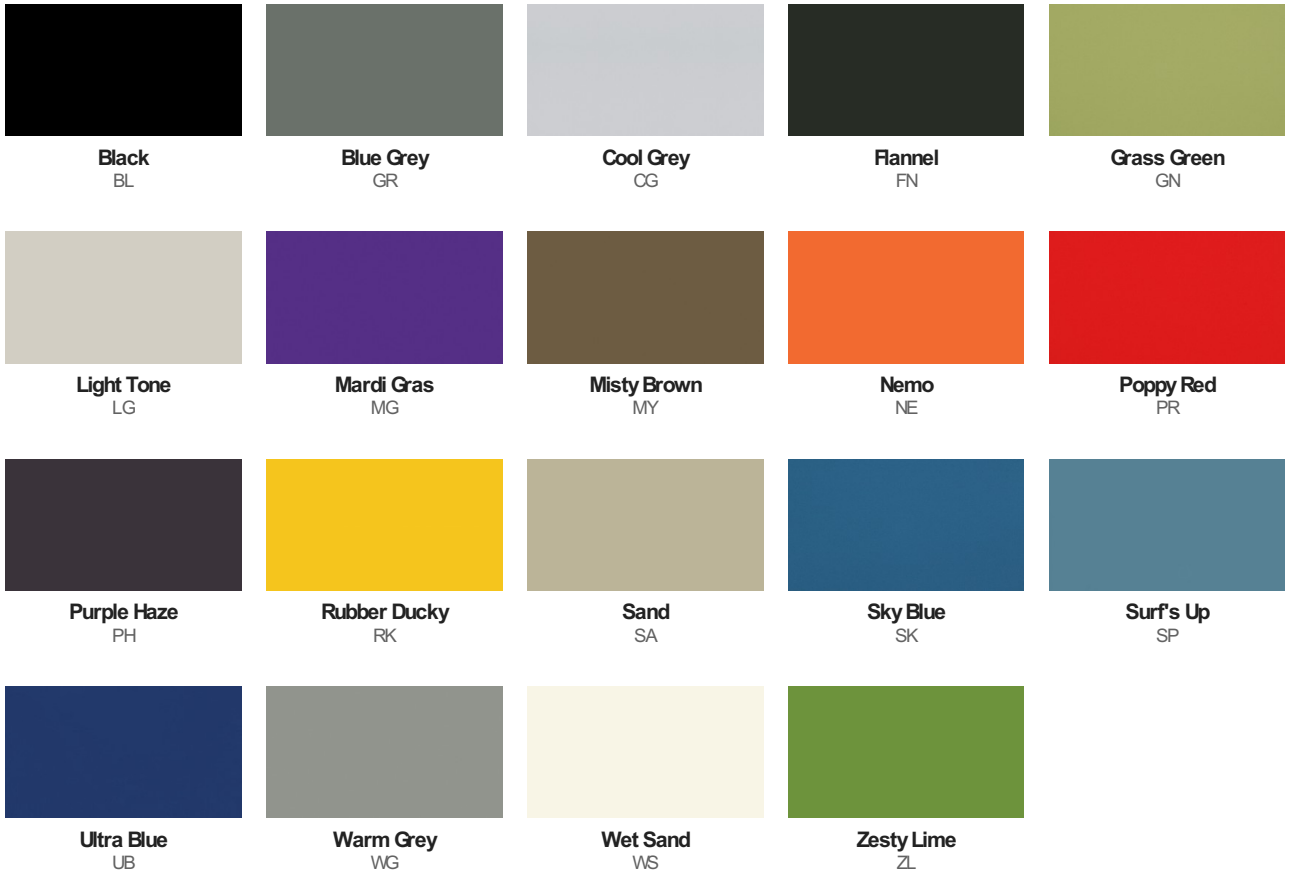

Strive Tndm Frame Colors (19)

Applies To: 3 place unit - poly (ST3P)